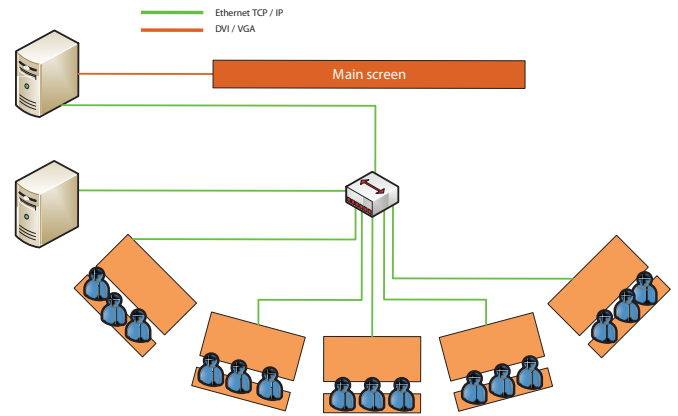

RACE KINGS

Multi-station Gaming Platform

Race Kings, brings the excitement of horse racing to the casino floor by allowing multiple players to bet on the outcome of scheduled virtual races. A large central screen focuses players attention on a common race. This promotes social game play that transports players trackside, to experience the thrill of racing.

Race Kings offers you maximum flexibility in terms of setup, customisation and configuration options. Whether you are considering a cosy section of your casino sports bar or a larger dedicated area, Race Kings is sure to excite and entertain your customers.

Customer build options may change the layout of the buttons, or other items

Cobra

Model: DA-006-Single

Dimension: H1131 x W680 x D834mm

22" single screen with touch.

Supports bill acceptors, card readers and printers.

Removable screen for single or dual screen option.

Replaceable topper head design for different game themes.

Split type mainframe for handy replacement and maintenance.

Supports all bill acceptors, card readers and printers.